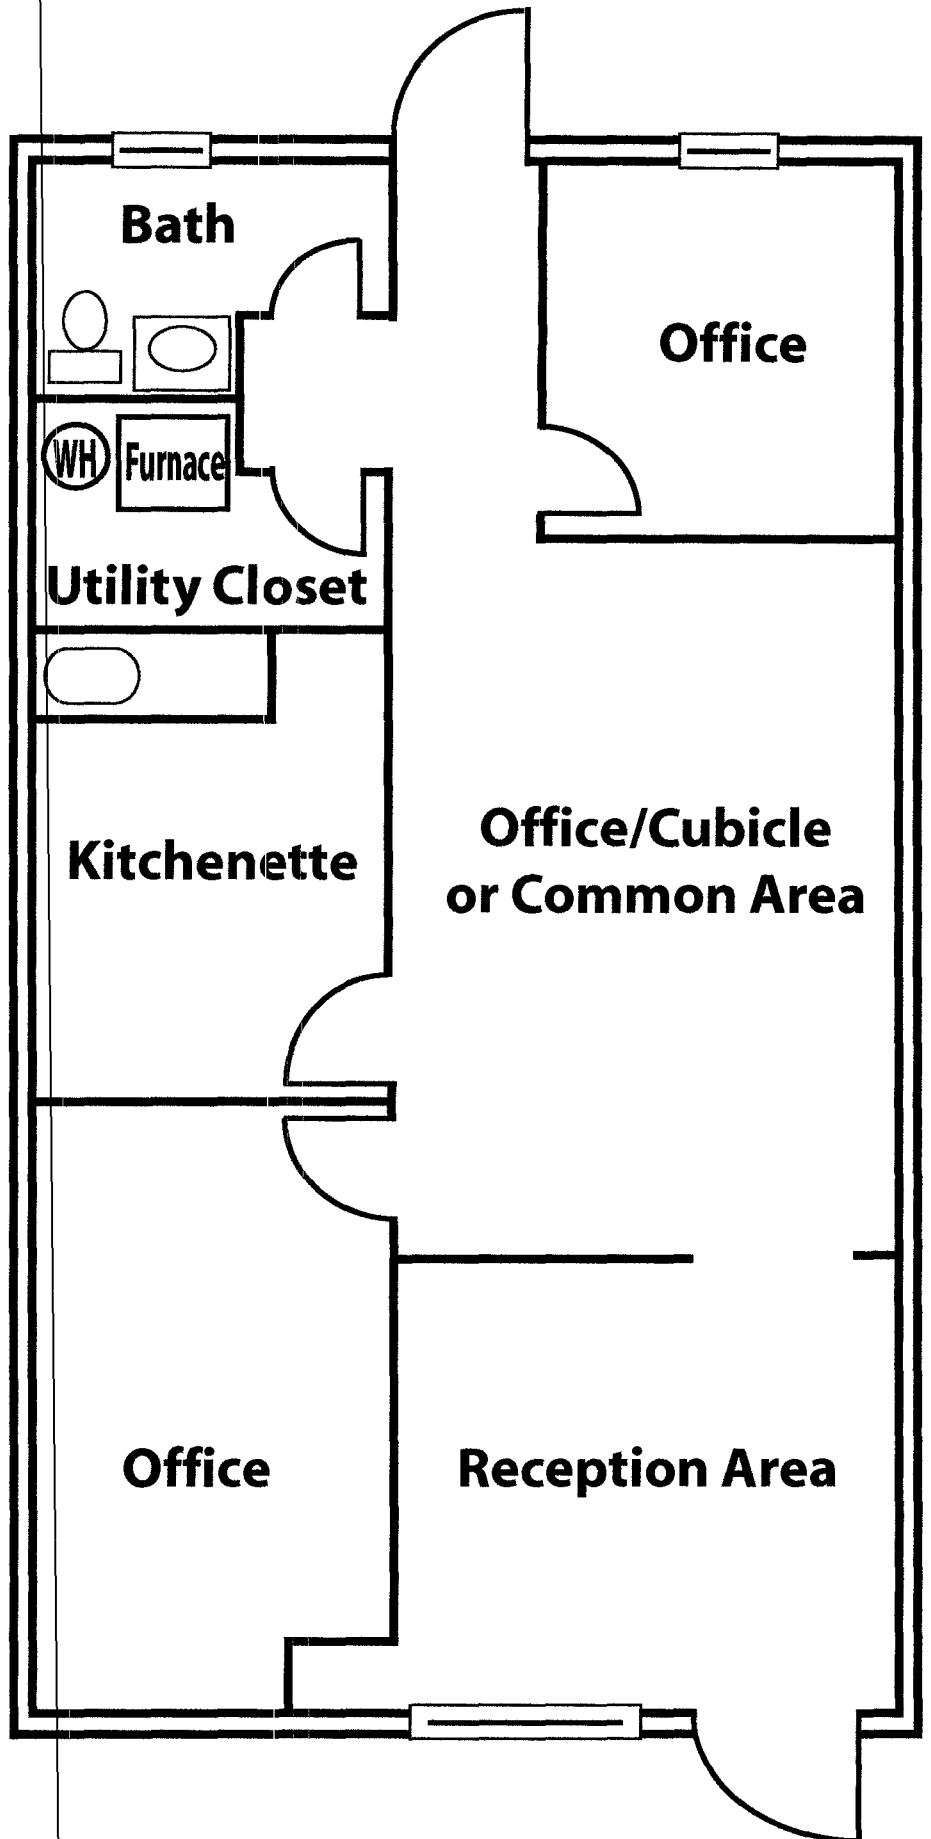

**WILSON OFFICE PARK  
739 KEYSTONE WAY  
PO BOX 649  
CARMEL, IN 46032  
317-846-2555**

**987 KEYSTONE WAY  
1,200 SQ. FT.  
\$1,500/MONTH\***  
Rent doesn't include  
basic utilities.