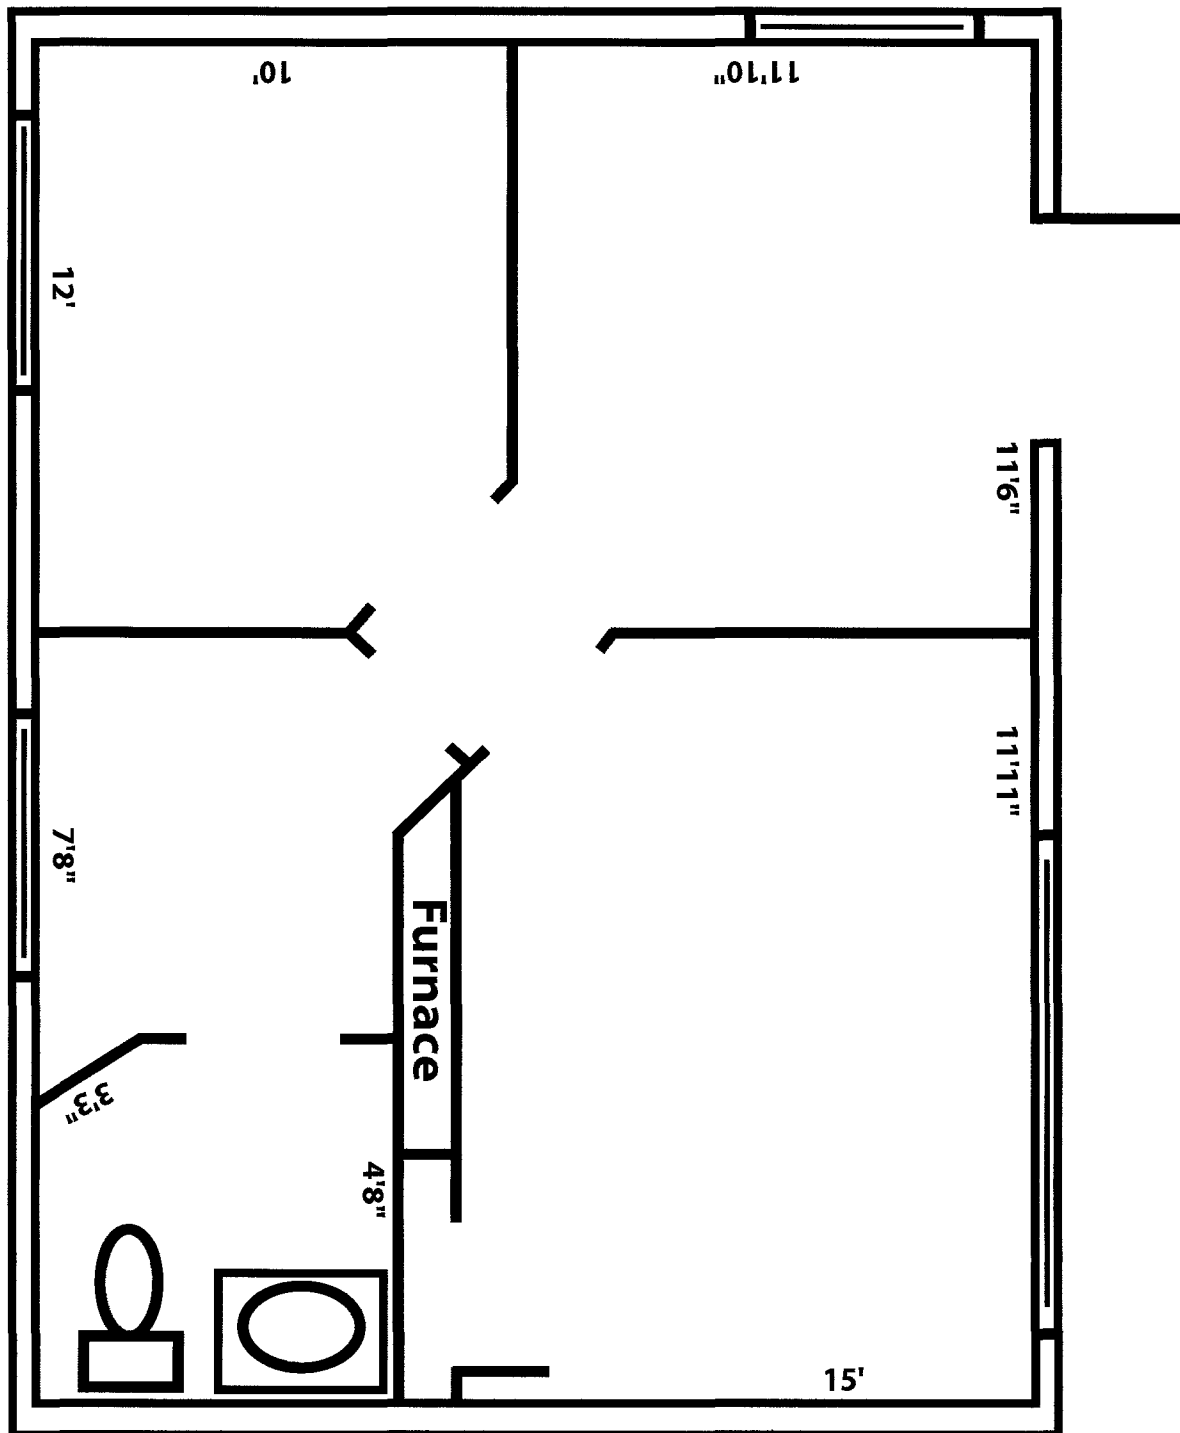

**WILSON OFFICE PARK  
969 KEYSTONE WAY, SUITE 120  
CARMEL, IN 46032  
317-846-2555**

**961 KEYSTONE WAY**

**625 SQ. FT.**

**RENT: \$1,070/MONTH\***

**\*Rent doesn't include utilities**