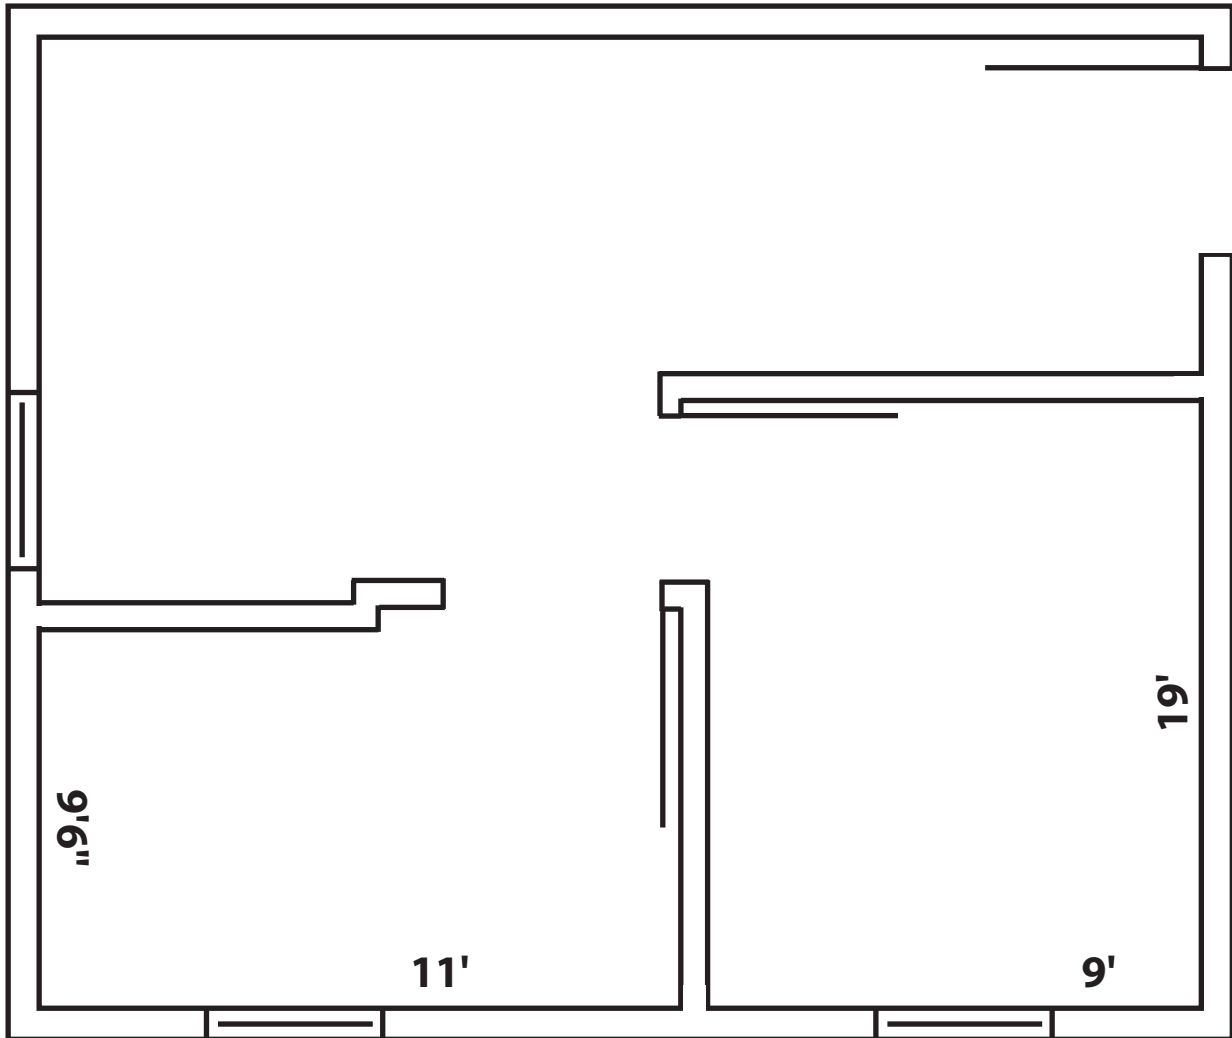

W&W PROPERTIES, LLC
P.O. BOX 649
CARMEL, IN 46082
317-846-2555

581 S. Rangeline Road
Carmel, IN 46032
460 SQ. FT.
\$700/MONTH*
Rent includes basic utilities.